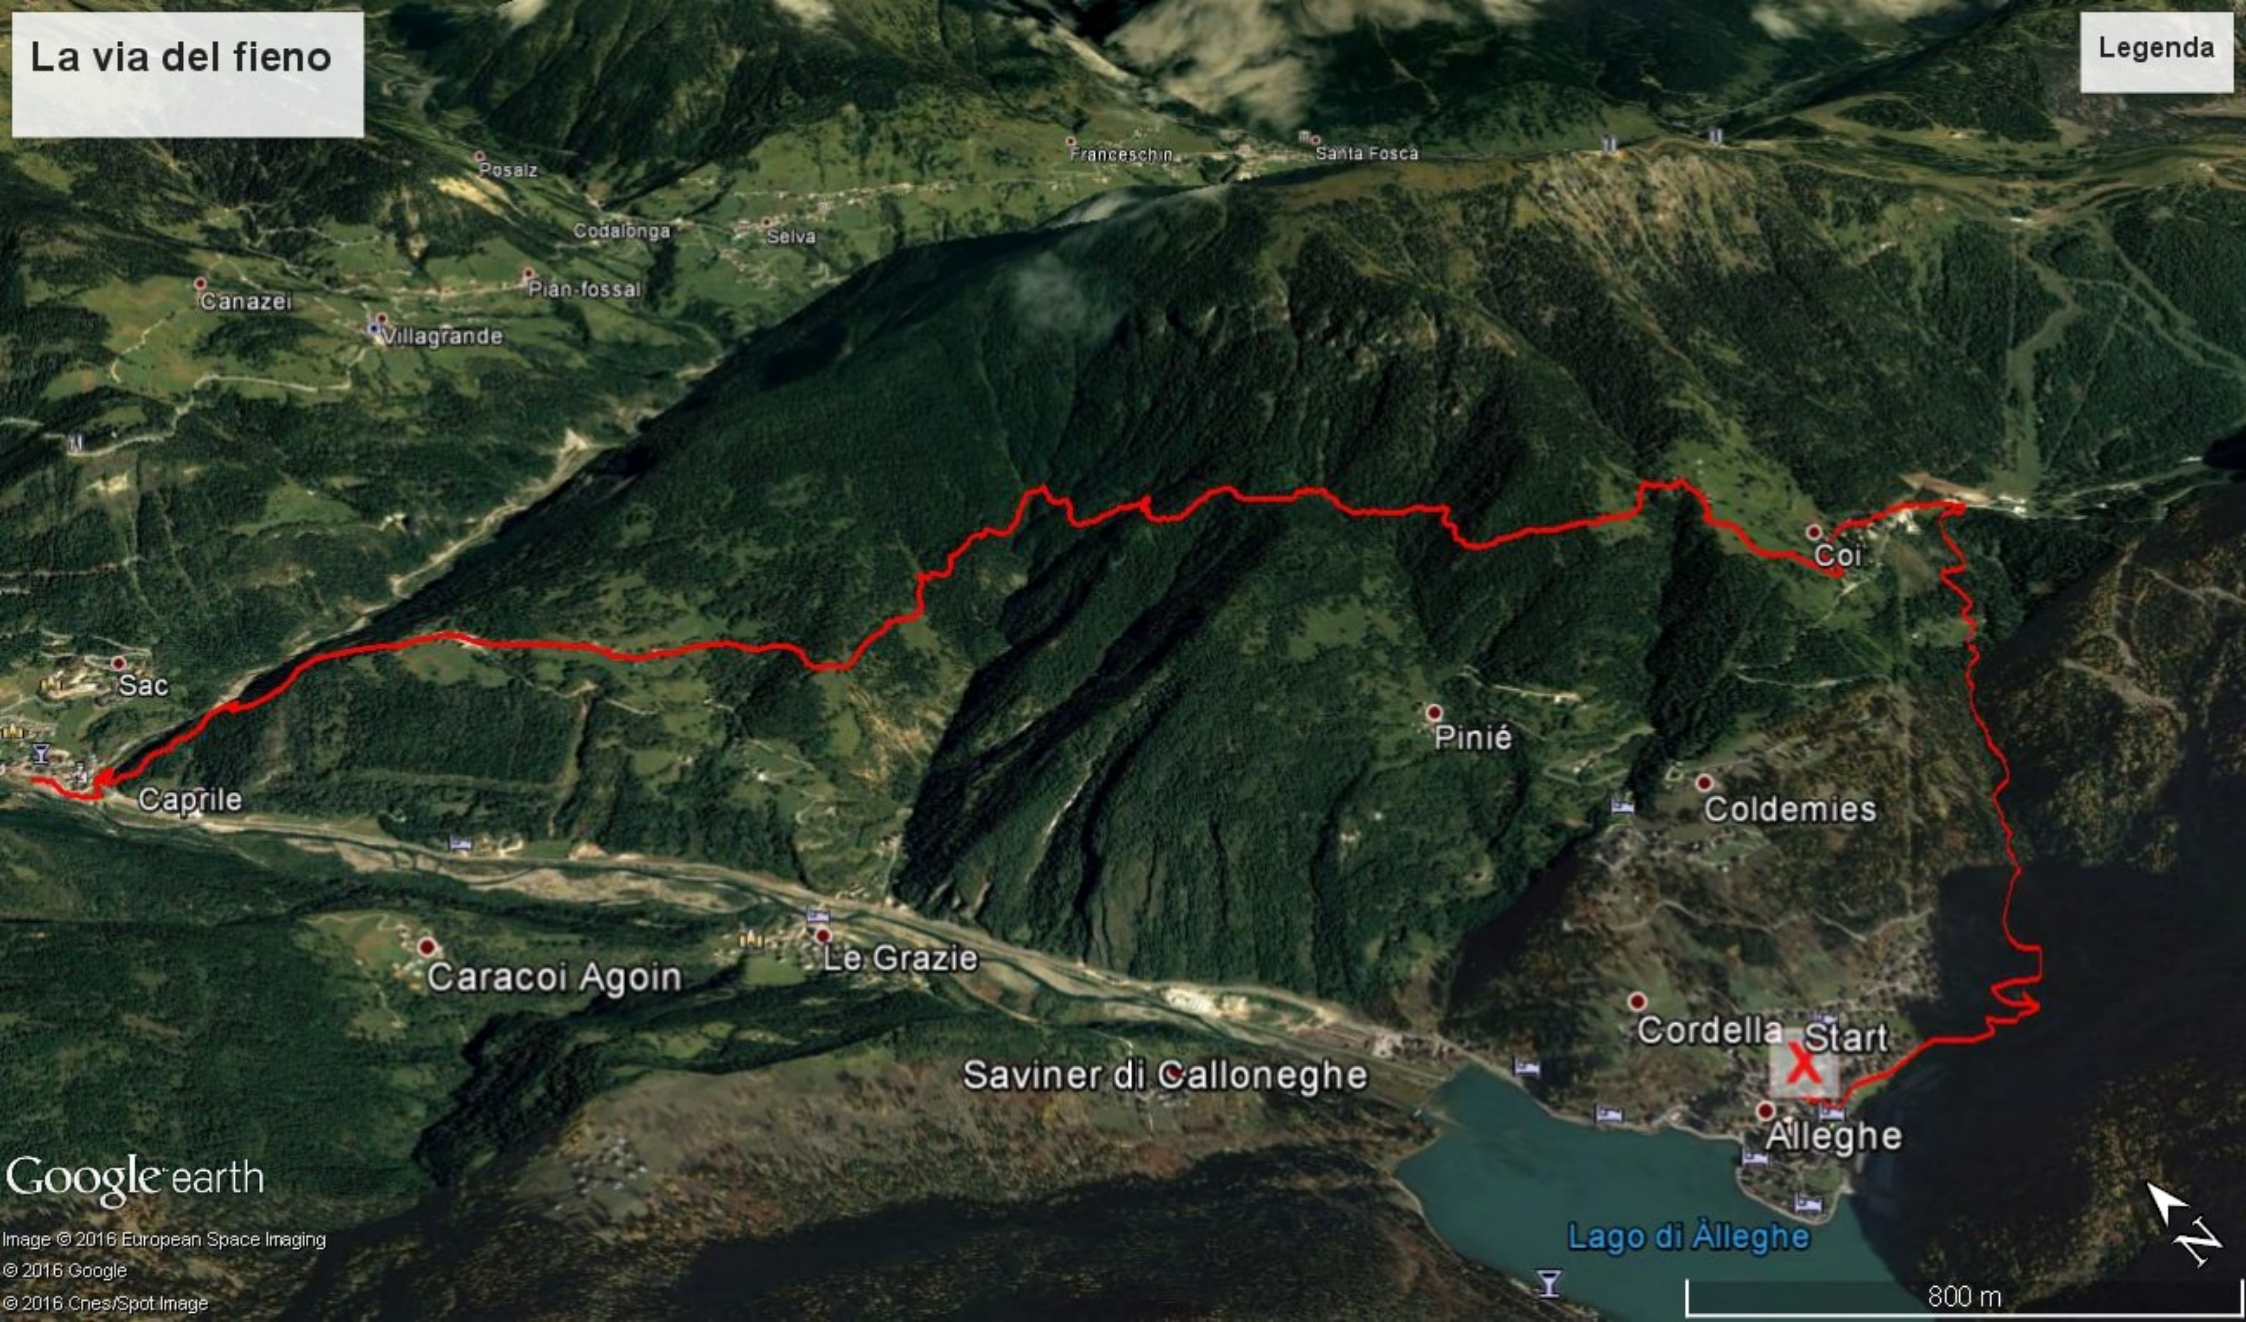

La via del fieno

Legenda

Google earth

Image © 2016 European Space Imaging

© 2016 Google

© 2016 Cnes/Spot Image

Lago di Àlleghe

800 m